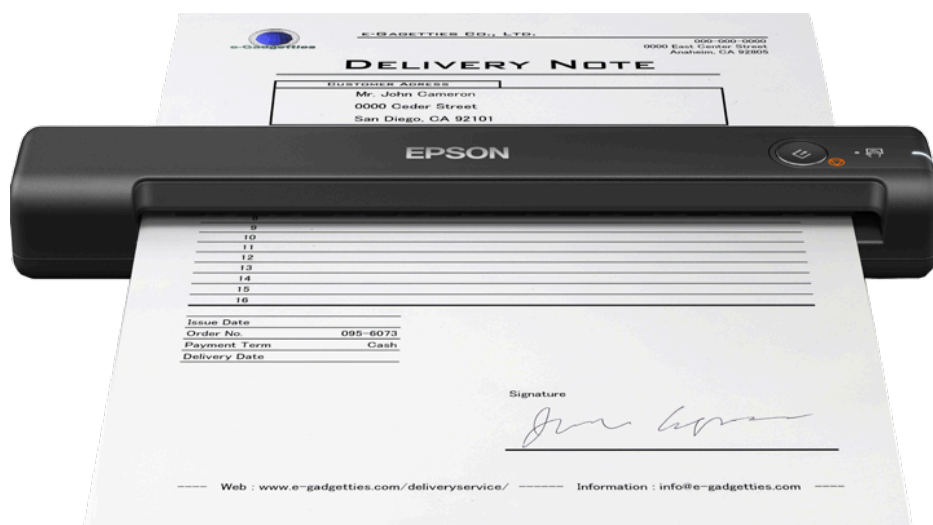

WorkForce ES-50

DATASHEET / BROCHURE

This latest mobile A4 scanner makes it easy to scan in compact SOHO environments, or even take on the road when needed.

The ES-50 can quickly be transported and set up, making it easy to stay highly organised anywhere there is access to a USB socket, including a laptop or PC. It's ideal for SOHO environments with limited space where a simple scanning solution is required.

Scan anywhere

The compact design and USB connectivity make it easy to use the ES-50 wherever it's needed.

Highly organised

Epson's new ScanSmart software makes it effortless for anyone to scan how they want, providing an easy-to-use step by step scanning solution. Users can save and send files in common formats like PDF, jpeg, tiff and many more. Continuous scanning with automatic feed mode speeds up the scanning process, while the CIS sensor delivers instant scanning with no warm up time.

Flexible

The ability to scan a wide range of document and media types makes this model a reliable asset. It handles paper from 35gsm to 270gsm, and long paper up to 1.8 metres.

KEY FEATURES

- **Scan anywhere**
Small, lightweight design
- **USB connectivity**
Powered by USB
- **Fast scanning speeds**
At up to 5.5 seconds per page
- **Simplify your workload**
Continuous scanning with automatic feed mode
- **Includes new ScanSmart software**
Get scanning quickly and easily

EPSON[®]

PRODUCT SPECIFICATIONS

TECHNOLOGY

Scanner Type	Mobile Scanner
Optical Resolution (ADF)	600 DPI x 600 DPI (Horizontal x Vertical)
Optical Resolution	600 DPI x 600 DPI (Horizontal x Vertical)
Paper Formats	Legal, Business cards, A4 (21.0x29.7 cm), A5 (14.8x21.0 cm), A6 (10.5x14.8 cm), A7, A8, B5, B6, Postcard, Letter, Plastic cards
Scanning color depth Category	Input: 48 Bits Color / 16 Bits Monochrome , Output: 24 Bits Color / 8 Bits Monochrome Small & Compact, General Office